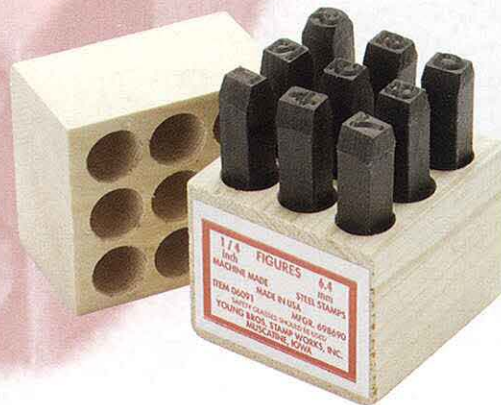

### SHELF TALKING PACKAGE

Our machine-made letter, figure and combination steel stamp sets in sizes 1/16" through 1/4" feature a full-color sleeve wrap enclosing our popular wooden box with lid.

# MACHINE MADE

Single Machine Made pieces can be purchased in sizes listed below. When ordering single stamps, please use the item code from the stamp set plus the character required.

Example: LETTER 03271 - Y      FIGURE 03091 - 3

### LETTER SETS (27 CHARACTERS)

Item Code	Size Inch	Wt. Lbs.	Size of Steel Sq.	Length
01271	1/16	1-1/2	1/4	2-3/8
02271	3/32	1-1/2	1/4	2-3/8
03271	1/8	1-1/2	1/4	2-3/8
05271	3/16	2	5/16	2-7/16
06271	1/4	3	3/8	2-5/8
07271	5/16	4-1/2	7/16	2-7/8
08271	3/8	6	1/2	2-7/8
09271	1/2	10-3/4	5/8	3-3/8

### FIGURE SETS (9 CHARACTERS)

Item Code	Size Inch	Wt. Lbs.	Size of Steel Sq.	Length
01091	1/16	1/2	1/4	2-3/8
02091	3/32	1/2	1/4	2-3/8
03091	1/8	1/2	1/4	2-3/8
05091	3/16	3/4	5/16	2-7/16
06091	1/4	1	3/8	2-5/8
07091	5/16	1-1/2	7/16	2-7/8
08091	3/8	2	1/2	2-7/8
09091	1/2	4-3/4	5/8	3-3/8