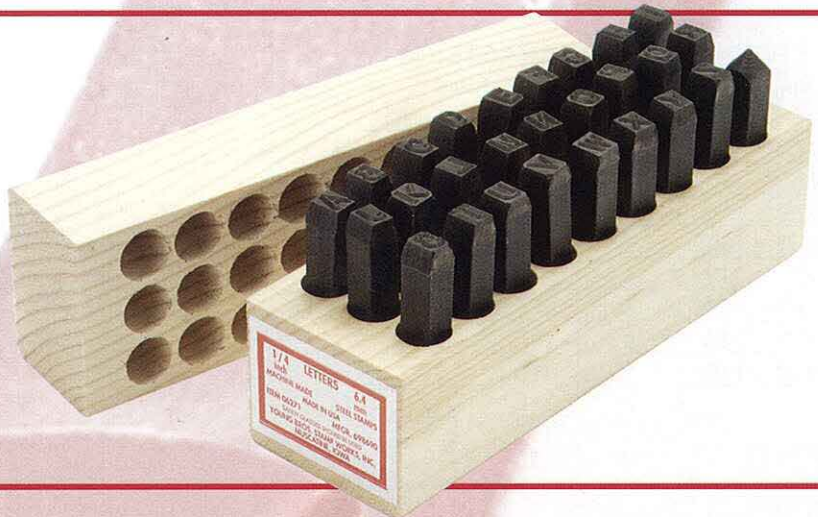

## MACHINE MADE

More marks per dollar with this economical, quality steel stamp. Sharp characters in Gothic style ensure deep, clear impressions. One thumb groove.

### SHELF TALKING PACKAGE

Our machine-made letter, figure and combination steel stamp sets in sizes 1/16" through 1/4" feature a full-color sleeve wrap enclosing our popular wooden box with lid.

# MACHINE MADE

Single Machine Made pieces can be purchased in sizes listed below. When ordering single stamps, please use the item code from the stamp set plus the character required.

Example: LETTER 03271 - Y      FIGURE 03091 - 3

### LETTER SETS (27 CHARACTERS)

Item Code	Size Inch	Wt. Lbs.	Size of Steel Sq.	Length
01271	1/16	1-1/2	1/4	2-3/8
02271	3/32	1-1/2	1/4	2-3/8
03271	1/8	1-1/2	1/4	2-3/8
05271	3/16	2	5/16	2-7/16
06271	1/4	3	3/8	2-5/8
07271	5/16	4-1/2	7/16	2-7/8
08271	3/8	6	1/2	2-7/8
09271	1/2	10-3/4	5/8	3-3/8